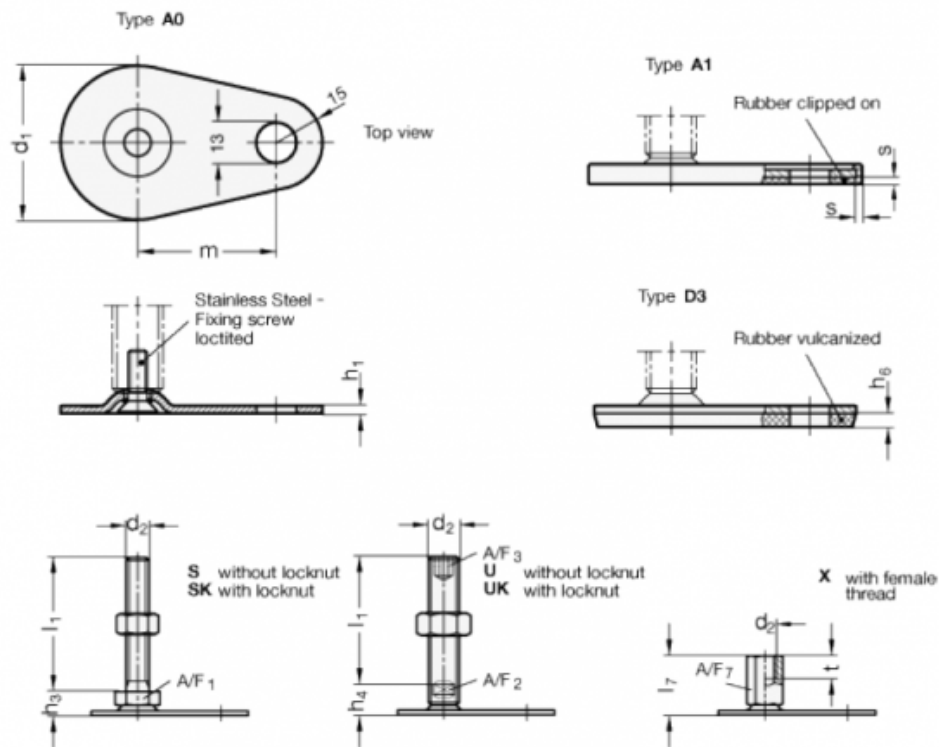

Data Sheet

Article number: 204260M850D3SK

Description: E+G levelling foot
GN 42-60-M8-50-D3-SK

Note: SK With nut, External hexagon at the bottom

Measures

A/F1 = 17	s =
d1 = 60	
d2 = M8	
h1 = 2.5	
h3 = 11	
h6 = 4.5	
l1 = 50	
m = 50	